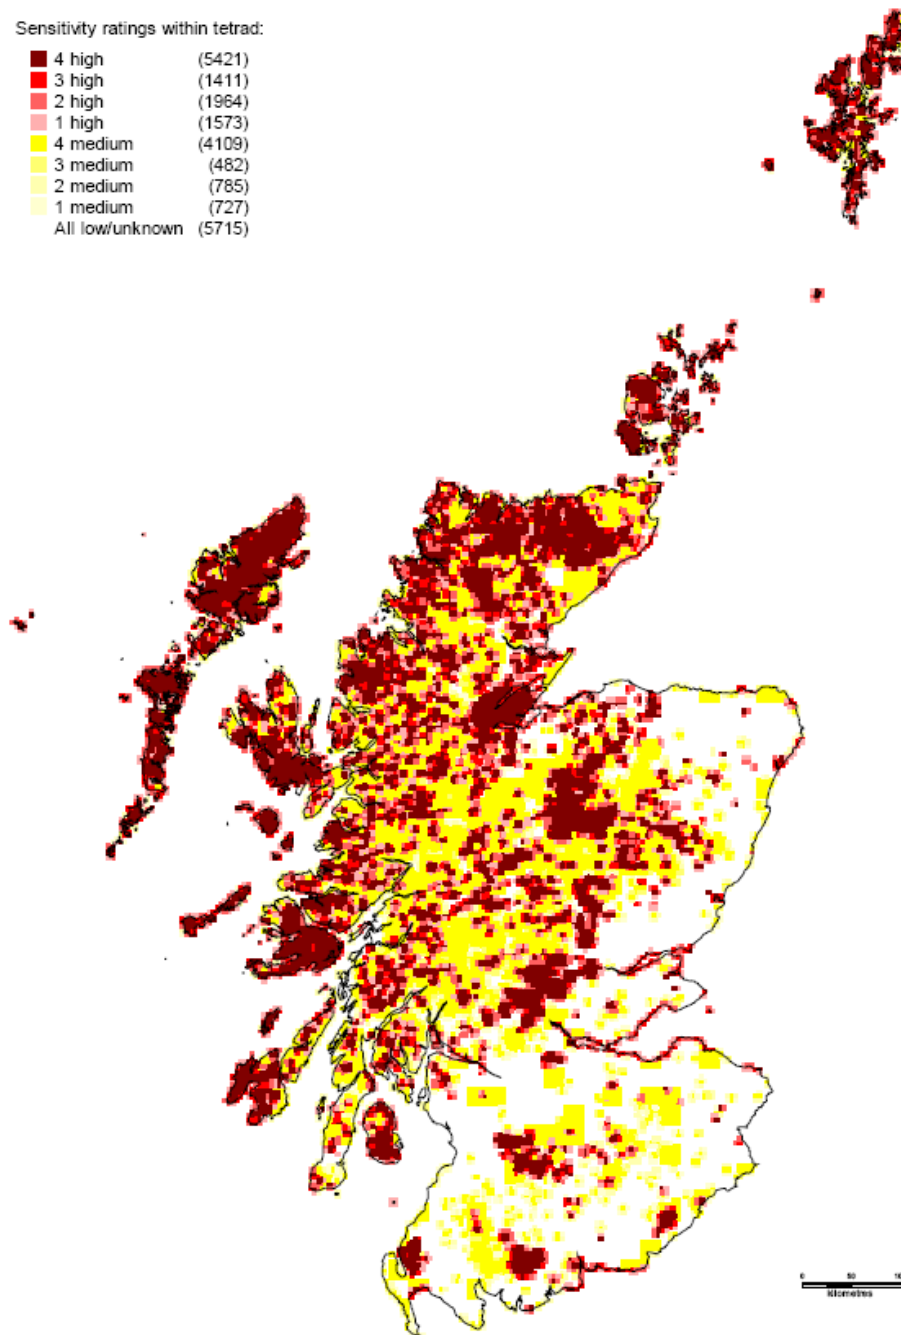

Sensitivity ratings within tetrad:

4 high	(5421)
3 high	(1411)
2 high	(1984)
1 high	(1573)
4 medium	(4109)
3 medium	(482)
2 medium	(785)
1 medium	(727)
All low/unknown	(5715)

Figure 1. Composite Sensitivity Map of Scotland for location of onshore wind farms with respect to a suite of sensitive bird species (presented here at tetrad level of resolution to protect locations of sensitive species).